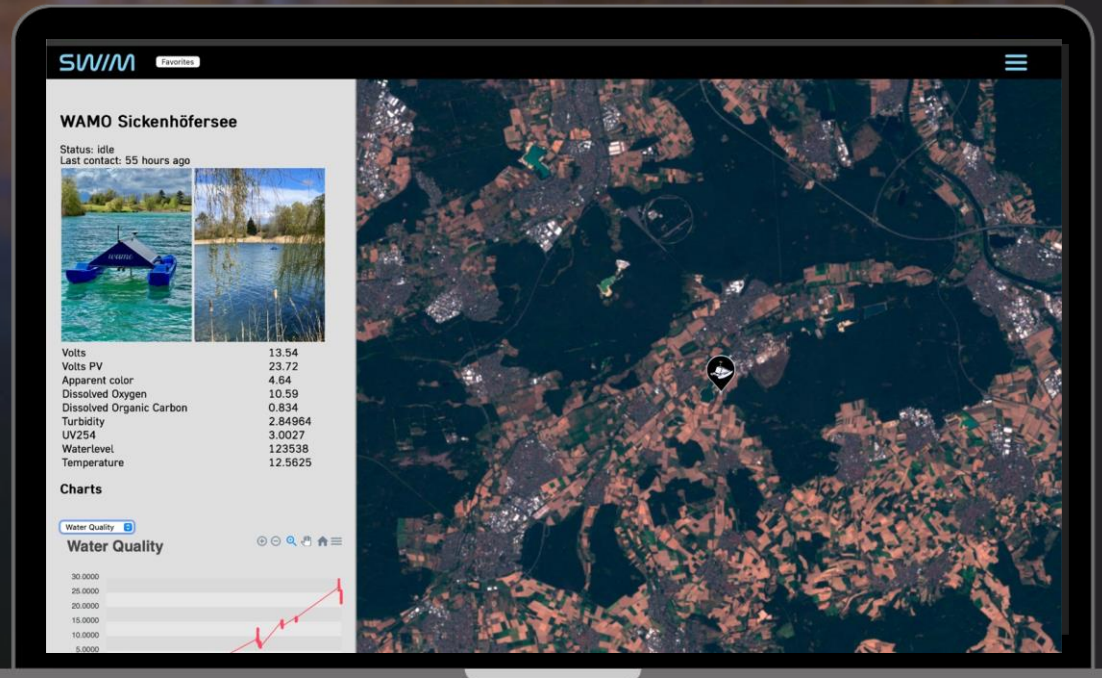

e.Ray Europa GmbH

Hilpertstraße 31
64295 Darmstadt
+49 6151.38 44 640
info@e-ray.org

www.e-ray.eu

Adobe Stock | #188559840

Water monitoring with WAMO

- The self-sufficient platform for all water-related applications

Galileo Masters Hessen and Global Award Winner

Projects and Partners

Pilot in Darmstadt and Babenhausen,
Next project: Mecklenburg-Vorpommern:
26.meer.zukunft.seen

Mecklenburg-Western Pomerania, a federal state with over 2000 lakes, wants to find innovative ways to monitor its waters efficiently.